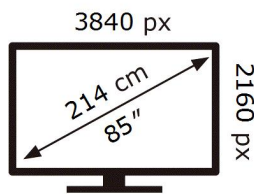

ENERG 

SAMSUNG

UE85DU7100K

166 kWh/1000h

ABCDEF **G**

250 kWh/1000h

2019/2013