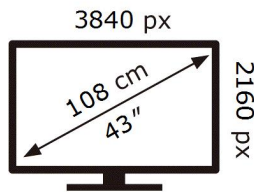

ENERG 

SAMSUNG

UE43DU7100K

53 kWh/1000h

ABCDEF **G**

104 kWh/1000h

2019/2013