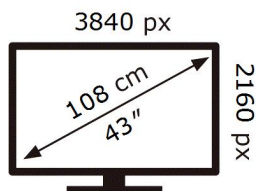

ENERG

SAMSUNG

QE43QN90DAT

51 kWh/1000h

ABCDEF **G**

106 kWh/1000h

2019/2013