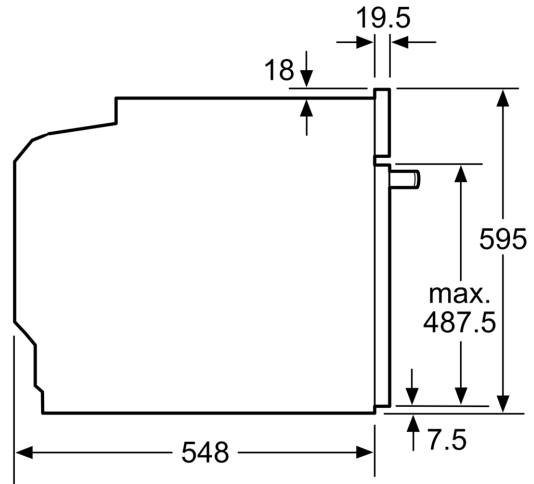

#### Technical information

- 120 cm Cable length
- Nominal voltage: 220 - 240 V
- Total connected load electric: 3.6 KW
- Energy efficiency rating (acc. EU Nr. 65/2014): A+
- Energy consumption per cycle in conventional mode:0.87 kWh
- Energy consumption per cycle in fan-forced convection mode:0.69 kWh

#### Performance/technical information

- Appliance dimension (hxwxh): 595 mm x 594 mm x 548 mm
- Niche dimension (hxwxh): 585 mm - 595 mm x 560 mm - 568 mm x 550 mm
- Please refer to the dimensions provided in the installation manual

**IQ700, Built-in oven, 60 x 60 cm,  
Black  
HB778G3B1B**

Dimensioned drawings

measurements in mm

If the appliance will be installed underneath a hob, the following worktop thicknesses (including substructure if necessary) must be taken into account.

Hob type	min. worktop thickness	
	fitted	flush
Induction hob	37 mm	38 mm
Full surface Induction hob	47 mm	48 mm
Gas hob	30 mm	38 mm
Electric hob	27 mm	30 mm

Dimensioned drawings