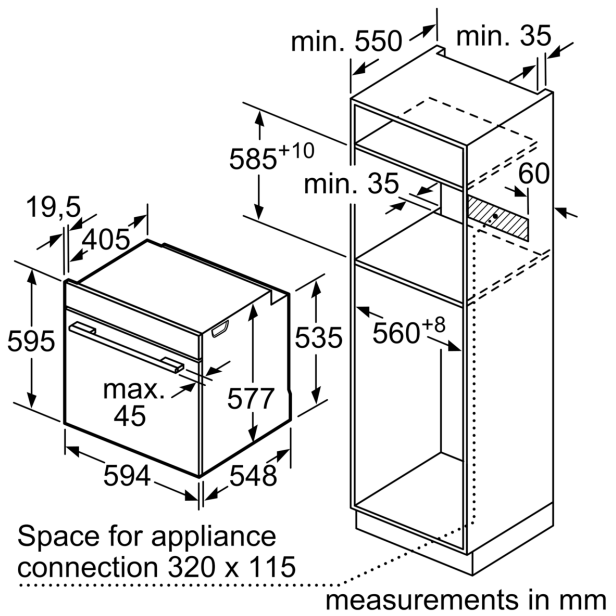

#### Performance/technical information

- Appliance dimension (hxwxh): 595 mm x 594 mm x 548 mm
- Niche dimension (hxwxh): 585 mm - 595 mm x 560 mm - 568 mm x 550 mm
- Please refer to the dimensions provided in the installation manual

**IQ700, Built-in oven, 60 x 60 cm,  
Black  
HB778G3B1B**

Dimensioned drawings

measurements in mm

If the appliance will be installed underneath a hob, the following worktop thicknesses (including substructure if necessary) must be taken into account.

Hob type	min. worktop thickness	
	fitted	flush
Induction hob	37 mm	38 mm
Full surface Induction hob	47 mm	48 mm
Gas hob	30 mm	38 mm
Electric hob	27 mm	30 mm

Dimensioned drawings