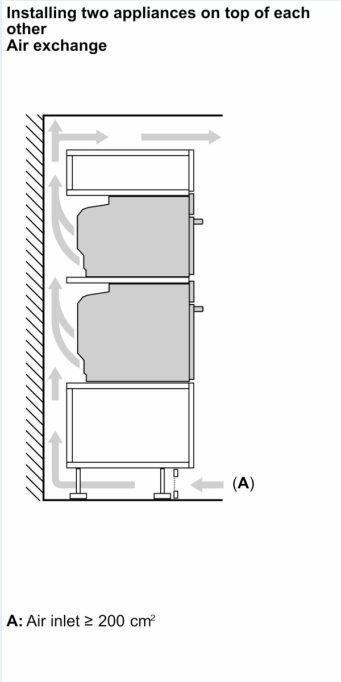

**IQ700, Built-in oven, 60 x 60 cm,
Black
HB778G3B1B**

Dimensioned drawings

measurements in mm

If the appliance will be installed underneath a hob, the following worktop thicknesses (including substructure if necessary) must be taken into account.