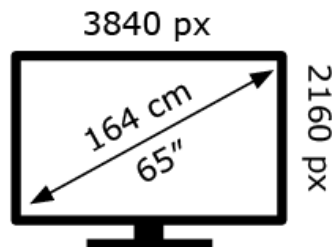

SONY®

XR-65A84L

**96** kWh/1000h

ABCDEF **G**

**112** kWh/1000h

2019/2013

SONY®

XR-65A84L