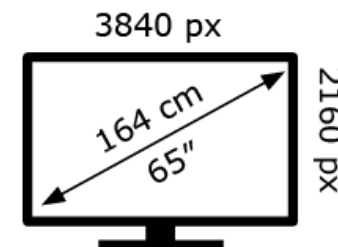

SONY®

XR-65A84L

96 kWh/1000h

ABCDEF **G**

112 kWh/1000h

2019/2013

SONY®

XR-65A84L

96 kWh/1000h

ABCDEF **G**

112 kWh/1000h

2019/2013