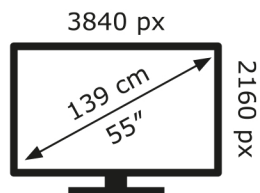

# ENERG

LG Electronics

55UR91006LA

**77** kWh/1000h

ABCDEF**G**

**HDR**

**125** kWh/1000h

2019/2013