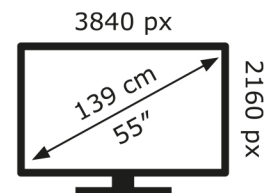

# ENERG

LG Electronics

55UR91006LA

**77** kWh/1000h

ABCDEF**G**

**HDR**

**125** kWh/1000h

2019/2013