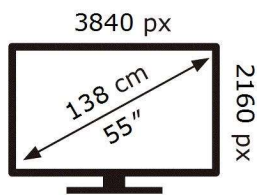

ENERGY

SAMSUNG

QE55S90CAT

82 kWh/1000h

ABCDEF **G**

134 kWh/1000h

2019/2013