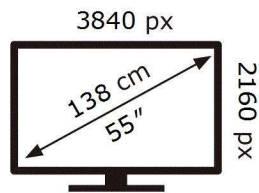

ENERG 

SAMSUNG

QE55LS03BGU

84 kWh/1000h

ABCDEF **G**

181 kWh/1000h

2019/2013