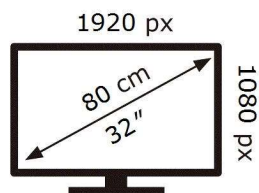

ENERG 

SAMSUNG

QE32LS03CBU

27 kWh/1000h

ABCDEF **G**

49 kWh/1000h

2019/2013