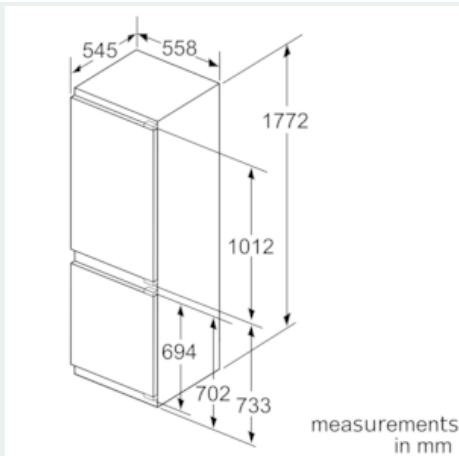

- Dimensions: 177.2 cm H x 55.8 cm W x 54.5 cm D
- Niche Dimensions: 177.5 cm H x 56 cm W x 55 cm D

Key features - Fridge section

- Right hinged door, door reversible
- Connection value 90 W
- 220 - 240 V
- Transportation handles

Design features

Dimension and installation

Additional features

Performance and Consumption

- EU19_EEK_D: E
- Total Volume : 266 l
- Net Fridge Volume : 192 l
- Net Freezer Volume : 74 l
- Freezing capacity 24h : 7 kg

Dimensioned drawings

The specified unit door dimensions are valid for a door gap of 4 mm.
measurements in mm

measurements in mm
Recommended gap dimensions for flat hinges

F	R	X
16-19	0-3	2.5
20	0-1	3
	2-3	2.5
21	0-1	3
	2-3	2.5
22	0	4
	1	3.5
	2-3	3