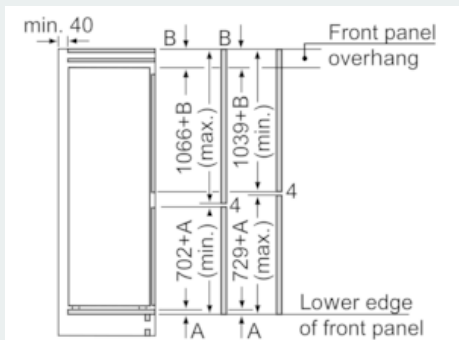

- Dimensions: 177.2 cm H x 55.8 cm W x 54.5 cm D
- Niche Dimensions: 177.5 cm H x 56 cm W x 55 cm D

Key features - Fridge section

- Right hinged door, door reversible
- Connection value 90 W
- 220 - 240 V
- Transportation handles

Design features

Dimension and installation

Additional features

Performance and Consumption

- EU19_EEK_D: E
- Total Volume : 266 l
- Net Fridge Volume : 192 l
- Net Freezer Volume : 74 l
- Freezing capacity 24h : 7 kg

Dimensioned drawings

The specified unit door dimensions are valid for a door gap of 4 mm.
measurements in mm

measurements in mm
Recommended gap dimensions for flat hinges

F	R	X
16-19	0-3	2.5
20	0-1	3
	2-3	2.5
21	0-1	3
	2-3	2.5
22	0	4
	1	3.5
	2-3	3