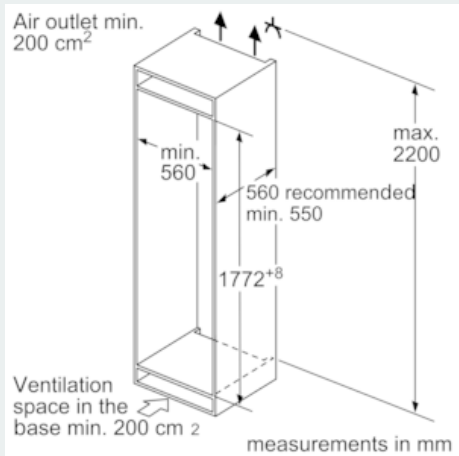

- Dimensions: 177.2 cm H x 55.8 cm W x 54.5 cm D
- Niche Dimensions: 177.5 cm H x 56 cm W x 55 cm D

Key features - Fridge section

- Right hinged door, door reversible
- Connection value 90 W
- 220 - 240 V
- Transportation handles

Design features

Dimension and installation

Additional features

Performance and Consumption

- EU19_EEK_D: E
- Total Volume : 266 l
- Net Fridge Volume : 192 l
- Net Freezer Volume : 74 l
- Freezing capacity 24h : 7 kg

Dimensioned drawings

The specified unit door dimensions are valid for a door gap of 4 mm.
measurements in mm

measurements in mm
Recommended gap dimensions for flat hinges

F	R	X
16-19	0-3	2.5
20	0-1	3
	2-3	2.5
21	0-1	3
	2-3	2.5
22	0	4
	1	3.5
	2-3	3

The gap dimensions recommended in the table must be adhered to in order to ensure that appliance doors do not collide with anything when they are opened, and to avoid causing damage to kitchen units.