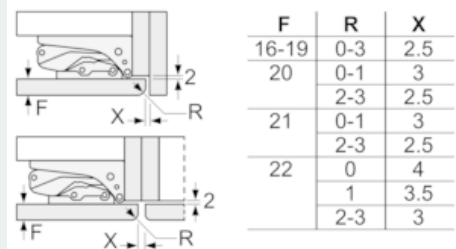

Dimensioned drawings

The specified unit door dimensions are valid for a door gap of 4 mm.
measurements in mm

measurements in mm
Recommended gap dimensions for flat hinges

F	R	X
16-19	0-3	2.5
20	0-1	3
	2-3	2.5
21	0-1	3
	2-3	2.5
22	0	4
	1	3.5
	2-3	3

The gap dimensions recommended in the table must be adhered to in order to ensure that appliance doors do not collide with anything when they are opened, and to avoid causing damage to kitchen units.